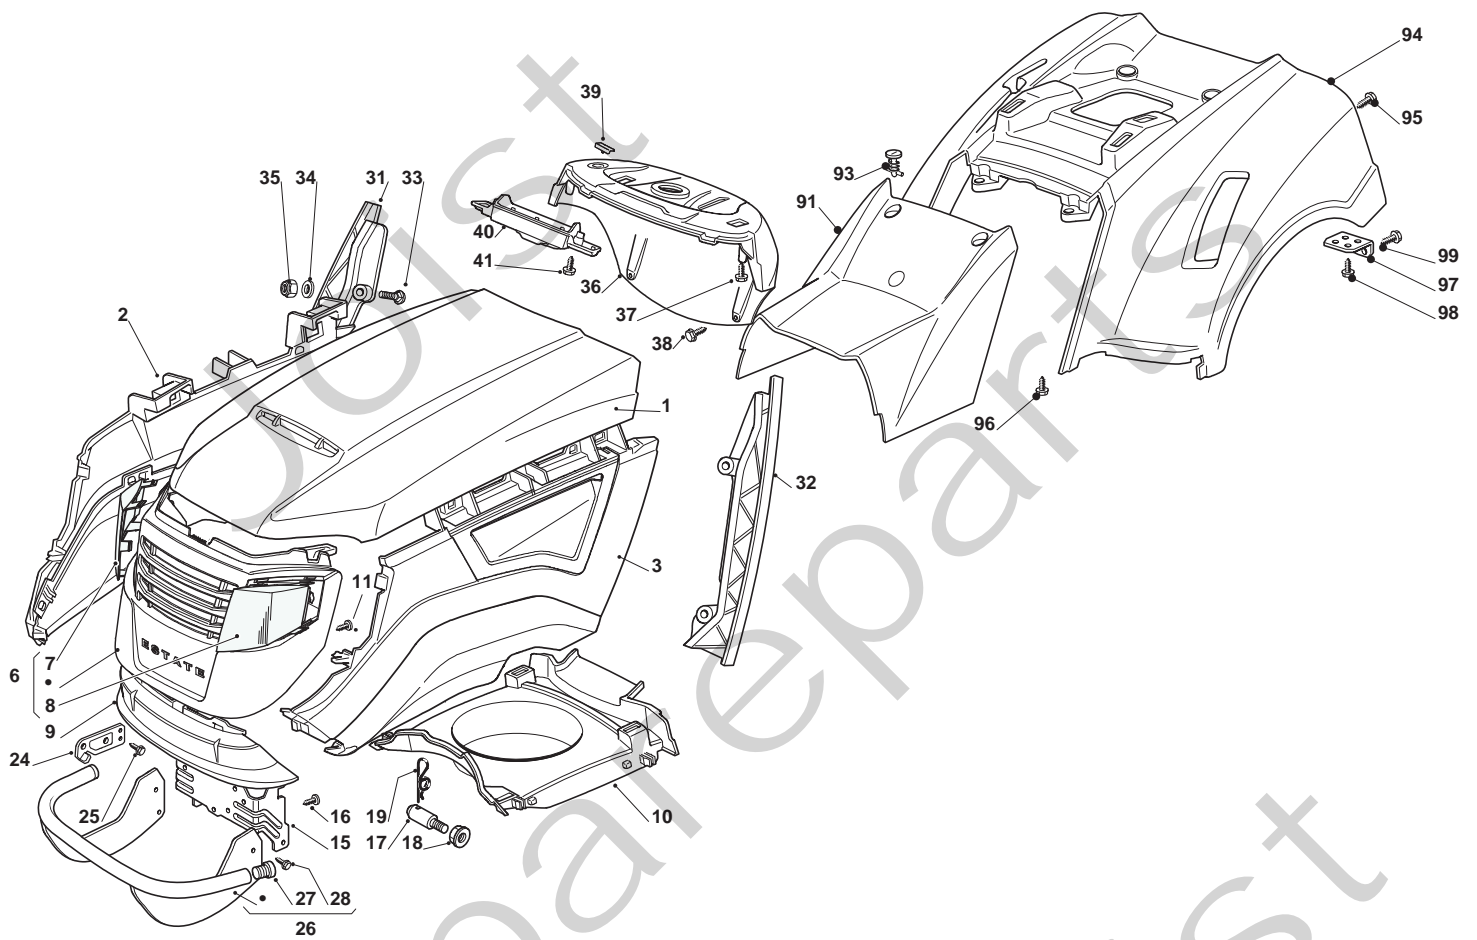

ESTATE SENATOR PRO HST

ESTATE SENATOR PRO HST

Pos. Fig.	Antal Quantity	Art No Part No	Benämning	Description	Anmärkning Notes
1	1	25076866/0	Upper Engine Hood, Yellow	Upper Engine Hood, Yellow	
2	1	382394611/0	Hood, Right	Hood, Right	
3	1	382394612/0	Hood, Left	Hood, Left	
6	1	82394610/0	Motorhuv	Grey Hood, Front	
7	1	25410876/0	Frontkåpa hö	Right Grill	
8	1	25410877/0	Frontkåpa vä	Left Grill	
9	1	25076865/0	Lower Grey Hood, Front	Lower Grey Hood, Front	
10	1	25108031/0	Inmatningstratt	Conveyor	
11	6	12735403/0	Skruv	Screw	
15	1	325774301/2	Motorhuv	Engine Hood Support	
16	5	12735403/0	Skruv	Screw	
17	2	125510079/1	Stift	Pin	
18	2	12293201/0	Mutter	Nut	
19	2	24487998/0	Låsnål	Cotter Pin	
24	2	325547159/1	Trombocyt	Plate	
25	4	12731580/0	Skruv	Screw	
26	1	82869027/0	Ljuddämparskydd	Muffler Protection	
27	2	18737860/0	Plugg	Cap	
28	4	12734995/0	Skruv	Screw	
31	1	25599012/0	Instrumentbrädal hö Stöd	Right Dashboard Supp.	
32	1	25599013/0	Instrumentbrädal vä Stöd	Left Dashboard Supp.	
33	4	12815221/0	Skruv	Screw	
34	4	12521330/0	Bricka	Washer	
35	4	12154510/0	Mutter	Nut	
36	1	325120188/2	Instrumentbräda svart	Dashboard	
37	2	12728440/0	Skruv	Screw	
38	2	12735402/0	Skruv	Screw	
39	2	25260000/0	Hylsa	Grommet	
40	1	25600074/0	Skydd Röd	Card Protection	
41	2	12735402/0	Skruv	Screw	
51	1	25961212/0	Rott	Steering Wheel	
52	1	325580500/0	Lock	Cap	
53	1	12620299/0	Stift	Pin	
91	1	325110365/0	Kåpa gul	Cover, Yellow	
93	2	125580020/2	Stift	Pivot	
94	1	25110323/0	Wheels Cover Yellow	Wheels Cover Yellow	
95	4	12735402/0	Skruv	Screw	
96	2	12735402/0	Skruv	Screw	
97	2	25755041/0	Fästvinkel	Bracket	
98	4	12728686/0	Skruv	Screw	
99	2	12735110/0	Skruv	Screw