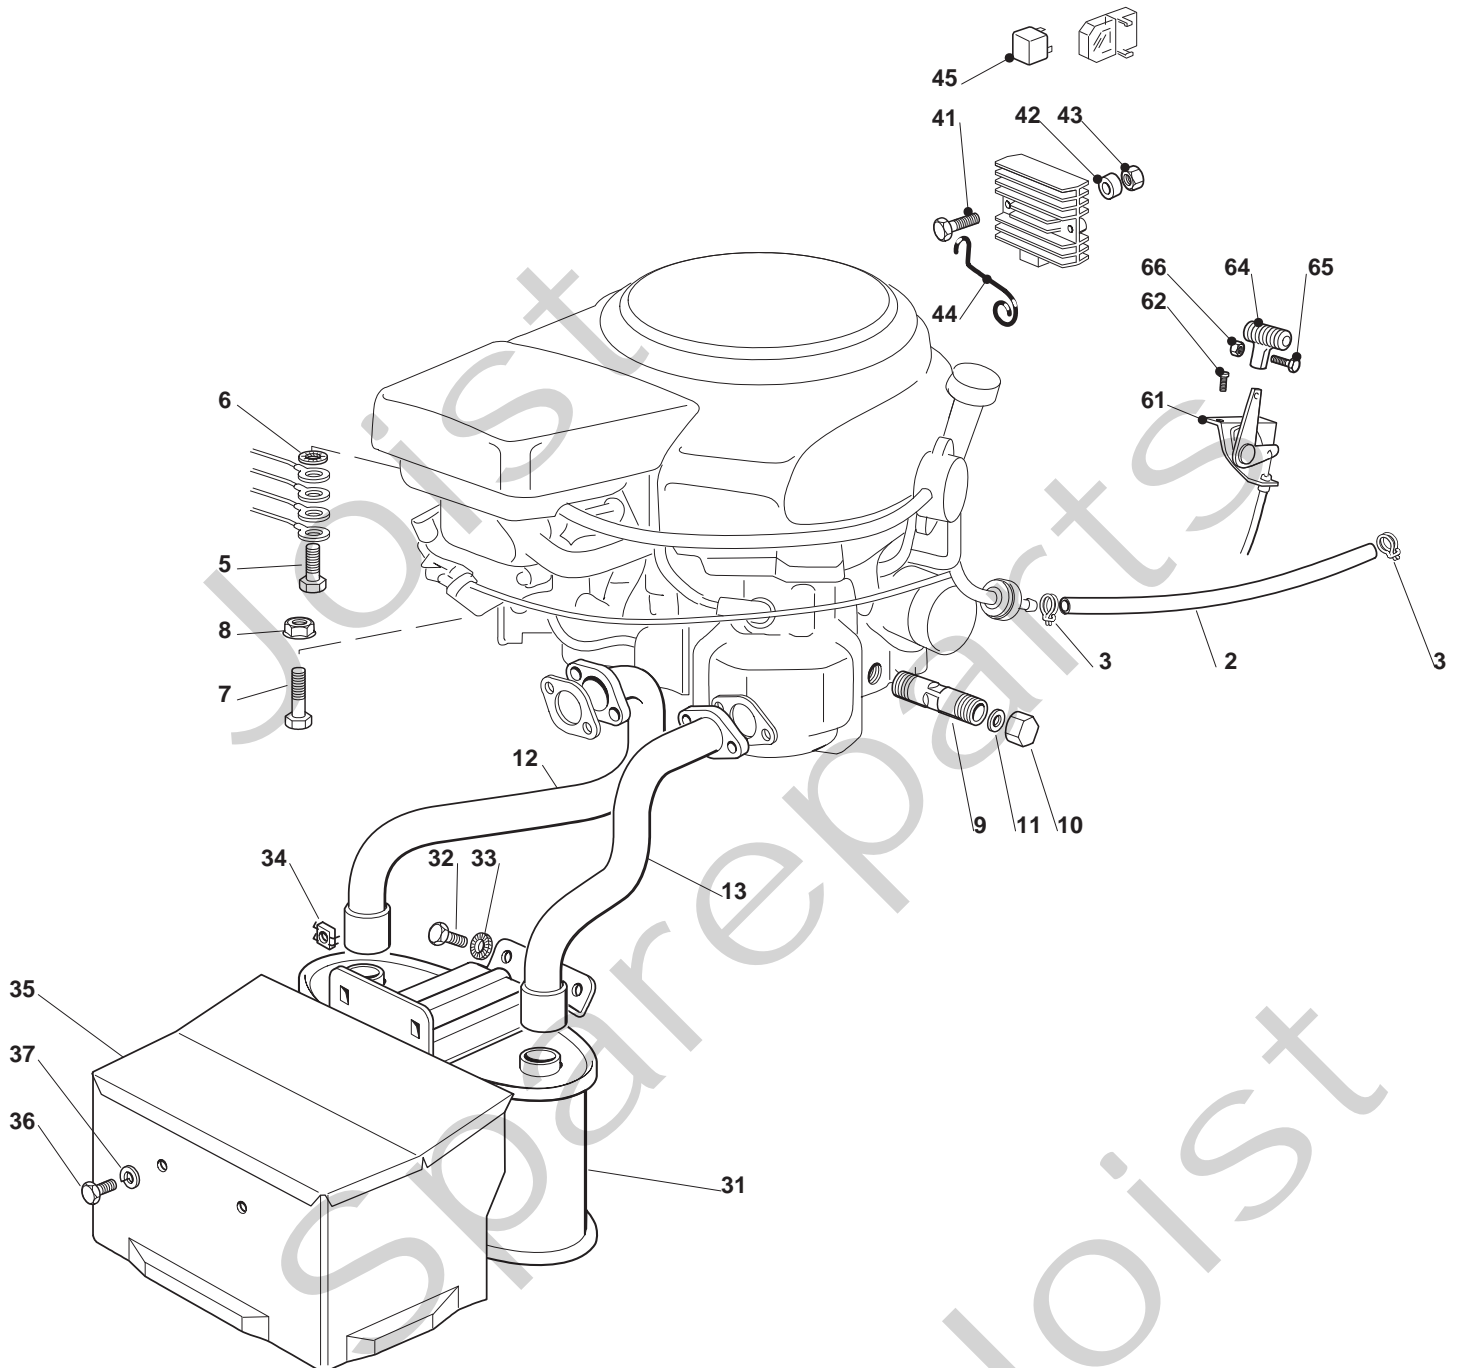

ESTATE SENATOR PRO HST

ESTATE SENATOR PRO HST

Pos. Fig.	Antal Quantity	Art No Part No	Benämning	Description	Anmärkning Notes
2	1	25869057/0	Vevstake	Connecting Tube (1000 Mm)	
3	2	18375051/1	Slangklämma	Fair Led	
5	1	12735599/0	Skruv	Screw	
6	1	12540260/0	Bricka	Washer	
7	4	12691115/0	Skruv	Left Screw	
8	4	12154210/0	Mutter	Nut	
9	1	125598052/1	Oil Discharge Extension	Oil Discharge Extension	
9	1	25598052/0	Oil Discharge Extension	Oil Discharge Extension	
10	1	18737849/0	Lock	Oil Cap	
11	1	18401001/1	Tätningring	Oil Seal	
12	1	18738221/0	Avgasrör	Exhaust Right Tube	
13	1	18738222/0	Avgasrör	Exhaust Left Tube	
31	1	82750003/0	Ljuddämpare	Muffler	
32	2	12793102/0	Skruv	Screw	
33	2	12540260/0	Bricka	Washer	
34	2	12360425/0	Mutter	Nut	
35	1	82598005/2	Skydd	Guard	
36	2	12792611/0	Skruv	Screw	
37	2	12583500/0	Bricka	Grower	
41	2	12815221/0	Skruv	Screw	
42	2	22170950/0	Distans	R Spacer	
43	2	12292102/0	Mutter	Nut	
44	1	27430561/0	Fjäder	Spring	
45	1	33567000/0	Relay	Relay	
61	1	82000200/1	Gasreglage	Accelerator	
62	2	125943012/0	Skruv	Screw	
64	1	25394501/0	Knopp	Knob	
65	1	12726388/0	Stift	Screw	
66	1	12290800/0	Mutter	Nut