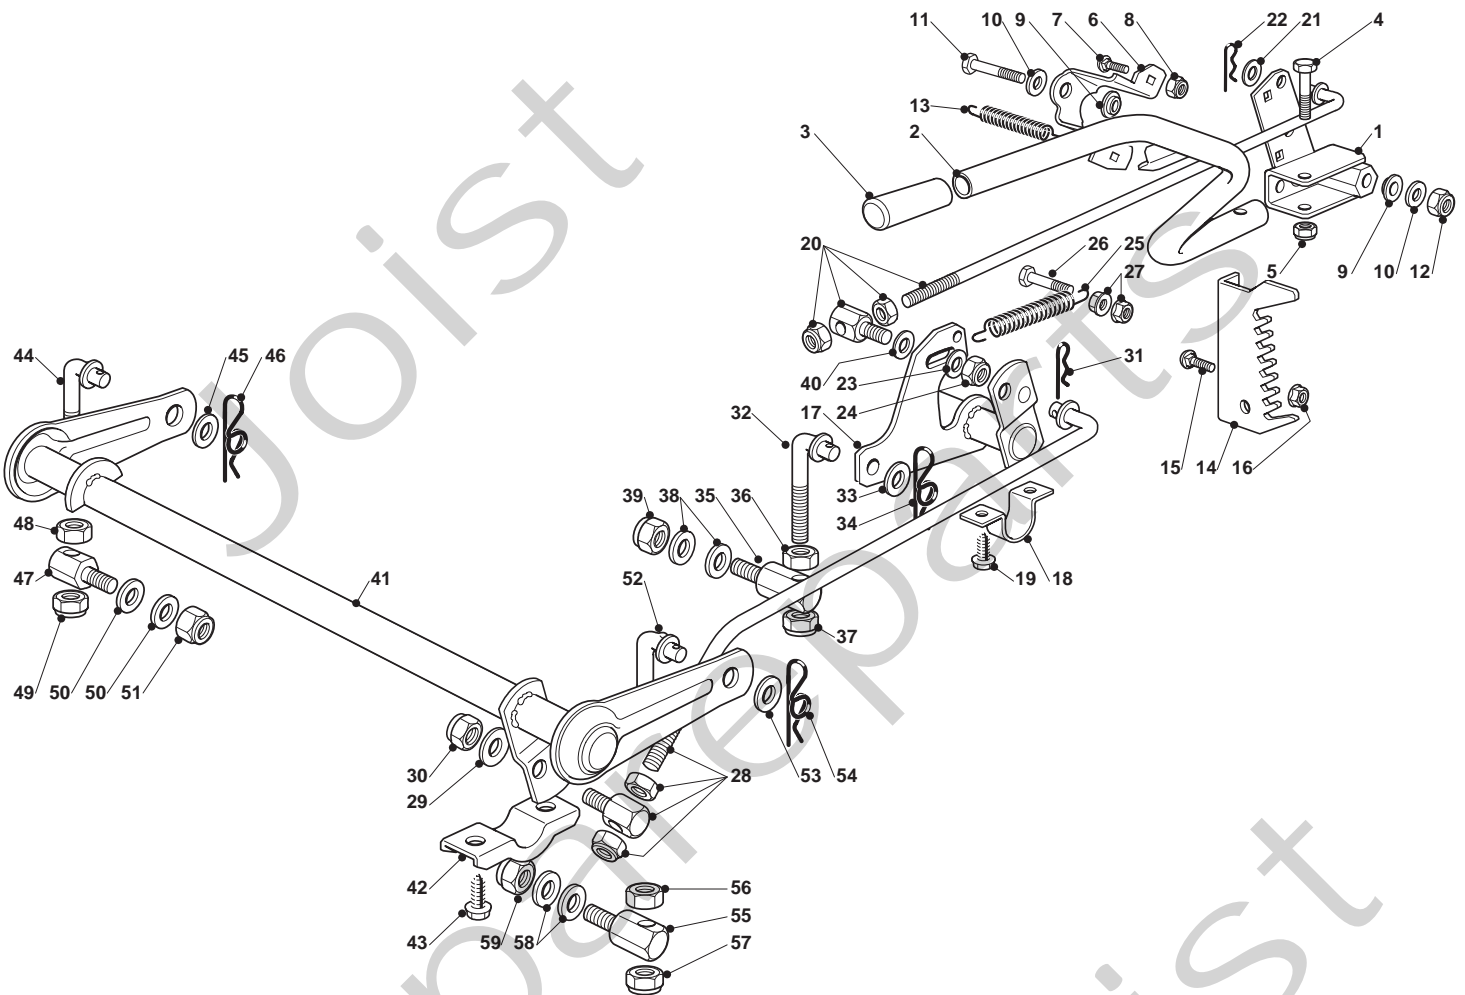

ESTATE SENATOR PRO HST

ESTATE SENATOR PRO HST

Pos. Fig.	Antal Quantity	Art No Part No	Benämning	Description	Anmärkning Notes
1	1	82774249/0	Fäste	Clamp	
2	1	382318219/1	Spak	Lever	
3	1	25394508/0	Handtag	Handle	
4	1	12674700/0	Skruv	Screw	
5	1	12154510/0	Mutter	Nut	
6	1	25650113/0	Trombocyt	Plate	
7	2	12818690/0	Skruv	Screw	
8	2	12155000/0	Mutter	Nut	
9	2	22041980/0	Distans	Spacer	
10	2	12523060/0	Bricka	Washer	
11	1	12691600/0	Skruv	Screw	
12	1	12155000/0	Mutter	Nut	
13	1	25430259/0	Fjäder	Spring	
14	1	25735511/0	Sector	Sector	
15	2	12818690/0	Skruv	Screw	
16	2	12293201/0	Mutter	Nut	
17	1	82000387/0	Axel	Axle	
18	2	325547041/1	Trombocyt	Plate	
19	4	12731580/0	Skruv	Screw	
20	1	382000618/0	Länk	Rod	
21	1	25670011/0	Bricka	Washer	
22	1	24487998/0	Låsnål	Cotter Pin	
23	1	12523040/0	Bricka	Washer	
24	1	12154210/0	Mutter	Nut	
25	1	22446402/0	Fjäder	Spring	
26	1	12792410/0	Skruv	Screw	
27	2	12292102/0	Mutter	Nut	
28	1	82000537/0	Vevstake	Connecting Rod	
29	2	25670008/1	Bricka	Washer	
30	1	12156602/0	Mutter	Nut	
31	1	24487998/0	Låsnål	Cotter Pin	
32	1	25840025/0	Stång	Tie Rod	
33	1	25670008/1	Bricka	Washer	
34	1	24487998/0	Låsnål	Cotter Pin	
35	1	25510090/0	Stift	Pin	
36	1	12295200/0	Mutter	Nut	
37	1	12156602/0	Mutter	Nut	
38	2	25670008/1	Bricka	Washer	
39	1	12156602/0	Mutter	Nut	
40	2	12521360/0	Bricka	Washer	
41	1	82000385/0	Axel	Axle	
42	2	27546015/1	Trombocyt	Plate	
43	4	12731350/0	Skruv	Screw	
44	1	25840024/0	Stång	Tie Rod	
45	1	25670008/1	Bricka	Washer	
46	1	24487998/0	Låsnål	Cotter Pin	
47	1	25510098/0	Stift	Pin	
48	1	12295200/0	Mutter	Nut	
49	1	12156602/0	Mutter	Nut	
50	2	25670008/1	Bricka	Washer	
51	1	12156602/0	Mutter	Nut	
52	1	25840025/0	Stång	Tie Rod	
53	1	25670008/1	Bricka	Washer	
54	1	24487998/0	Låsnål	Cotter Pin	
55	1	25510090/0	Stift	Pin	
56	1	12295200/0	Mutter	Nut	
57	1	12156602/0	Mutter	Nut	
58	2	25670008/1	Bricka	Washer	
59	1	12156602/0	Mutter	Nut