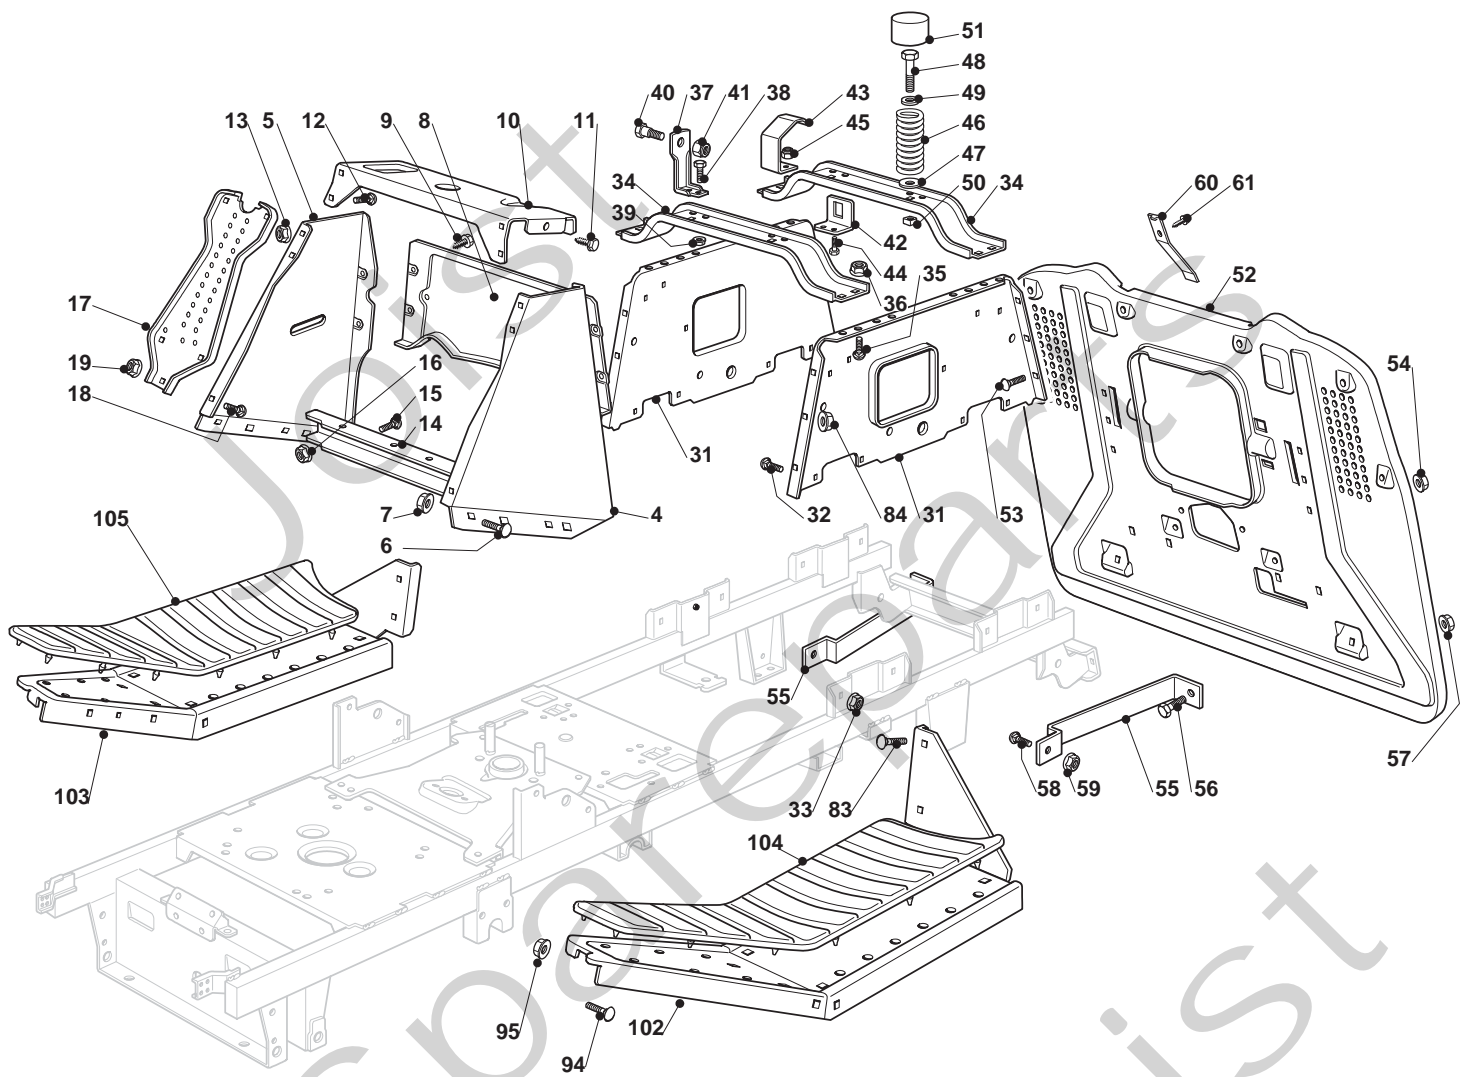

ESTATE SENATOR PRO HST

ESTATE SENATOR PRO HST

Pos. Fig.	Antal Quantity	Art No Part No	Benämning	Description	Anmärkning Notes
4	1	325785243/1	Instrumentbrädal vä Stöd	Left Dashboard Supp.	
5	1	25785245/0	Instrumentbrädal hö Stöd	Right Dashboard Supp.	
6	4	12818690/0	Skruv	Screw	
7	4	12293201/0	Mutter	Nut	
8	1	382785151/1	Rear Dashboard Supp	Rear Dashboard Supp	
9	4	12735110/0	Skruv	Screw	
10	1	25785255/0	Central Dashboard Supp	Central Dashboard Supp	
11	2	12735110/0	Skruv	Screw	
12	4	12815200/0	Skruv	Screw	
13	4	12292102/0	Mutter	Nut	
14	1	25785241/0	Stöd	Support	
15	2	12815200/0	Skruv	Screw	
16	2	12292102/0	Mutter	Nut	
17	2	382785153/1	Front Dashboard Supp	Front Dashboard Supp	
18	2	12815200/0	Skruv	Screw	
19	2	12292102/0	Mutter	Nut	
31	2	325785249/1	Seat Support	Seat Support	
32	8	12815200/0	Skruv	Screw	
33	8	12292102/0	Mutter	Nut	
34	2	325785257/1	Seat Support	Seat Support	
35	8	12818690/0	Skruv	Screw	
36	8	12293201/0	Mutter	Nut	
37	2	25755039/0	Fästvinkel	Bracket	
38	4	12792611/0	Skruv	Screw	
39	4	12293201/0	Mutter	Nut	
40	2	22524970/2	Stift	Pin	
41	2	12155010/0	Mutter	Nut	
42	1	25755043/0	Fästvinkel	Bracket	
43	1	25430253/0	Fjäder	Spring	
44	2	12789000/0	Skruv	Screw	
45	2	12154330/0	Mutter	Nut	
46	2	125430257/1	Fjäder	Spring	
47	2	12523070/0	Bricka	Washer	
48	2	12760515/0	Skruv	Screw	
49	2	22671653/0	Bricka	Washer	
50	2	12360425/0	Mutter	Nut	
51	2	25122000/2	Styrning	Hood	
52	1	382547041/1	Tavla	Plate	
53	6	12792611/0	Skruv	Screw	
54	6	12293201/0	Mutter	Nut	
55	2	25650119/0	Reduktion	Plate Stiffening	
56	2	12792611/0	Skruv	Screw	
57	2	12293201/0	Mutter	Nut	
58	2	12818690/0	Skruv	Screw	
59	2	12293201/0	Mutter	Nut	
60	1	27430554/0	Fjäder	Spring	
61	1	12735110/0	Skruv	Screw	
83	4	12792611/0	Skruv	Screw	
84	4	12293201/0	Mutter	Nut	
94	4	12815200/0	Skruv	Screw	
95	4	12292102/0	Mutter	Nut	
102	1	382510083/0	Fotsteg Vä Stöd	Left Footboard Support	
103	1	382510081/0	Fotsteg hö Stöd	Right Footboard Support	
104	1	25110327/0	Fotsteg Vä täcka	Left Footboard Cover	
105	1	25110326/0	Fotsteg hö täcka	Right Footboard Cover